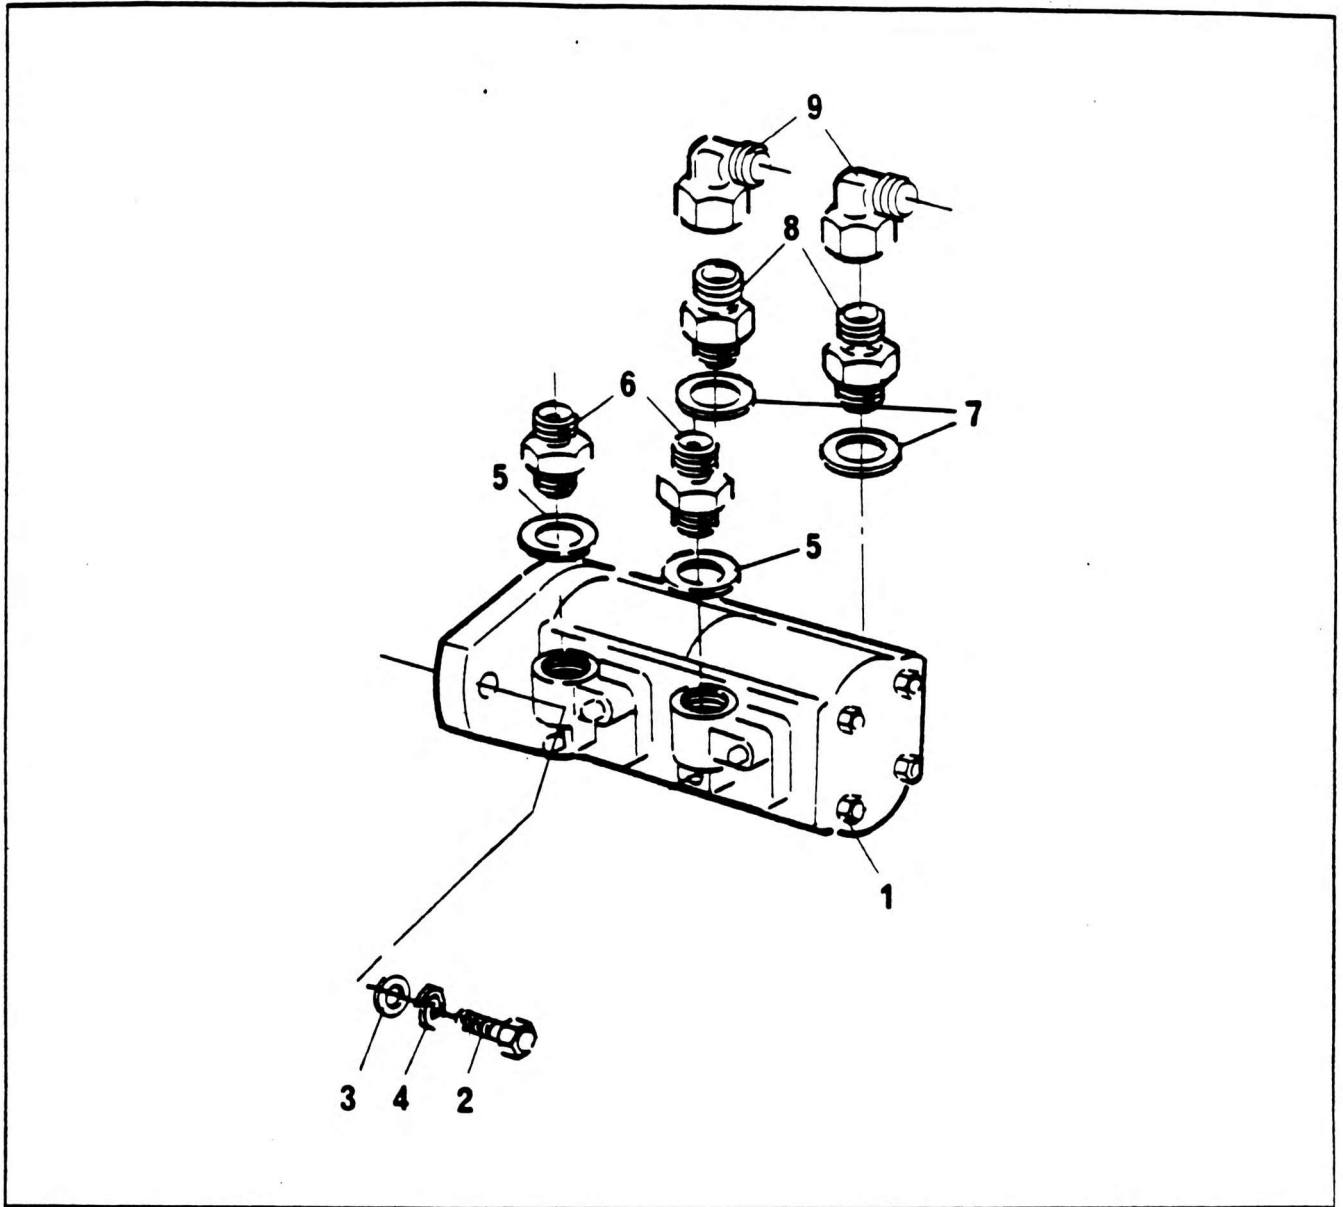

STEERING PUMP ASSEMBLY

NO.	PART NO.	QTY.	DESCRIPTION	NO.	PART NO.	QTY.	DESCRIPTION
1 +	7-722-990087	1	Pump Hydraulic Steering				
2	7045301	2	Screw M10 x 30 Lg				
3	7066538	2	Washer M10				
4	7067212	2	Washer Spring M10				
5	7355302	2	Bonded Seal 1/2" BSP				
6	7-443-990913	2	Adaptor 1/2" BSP				
7	7355401	2	Bonded Seal 3/4"				
8	7-443-990915	2	Adaptor 3/4"				
9	7-447-121233	2	Elbow				